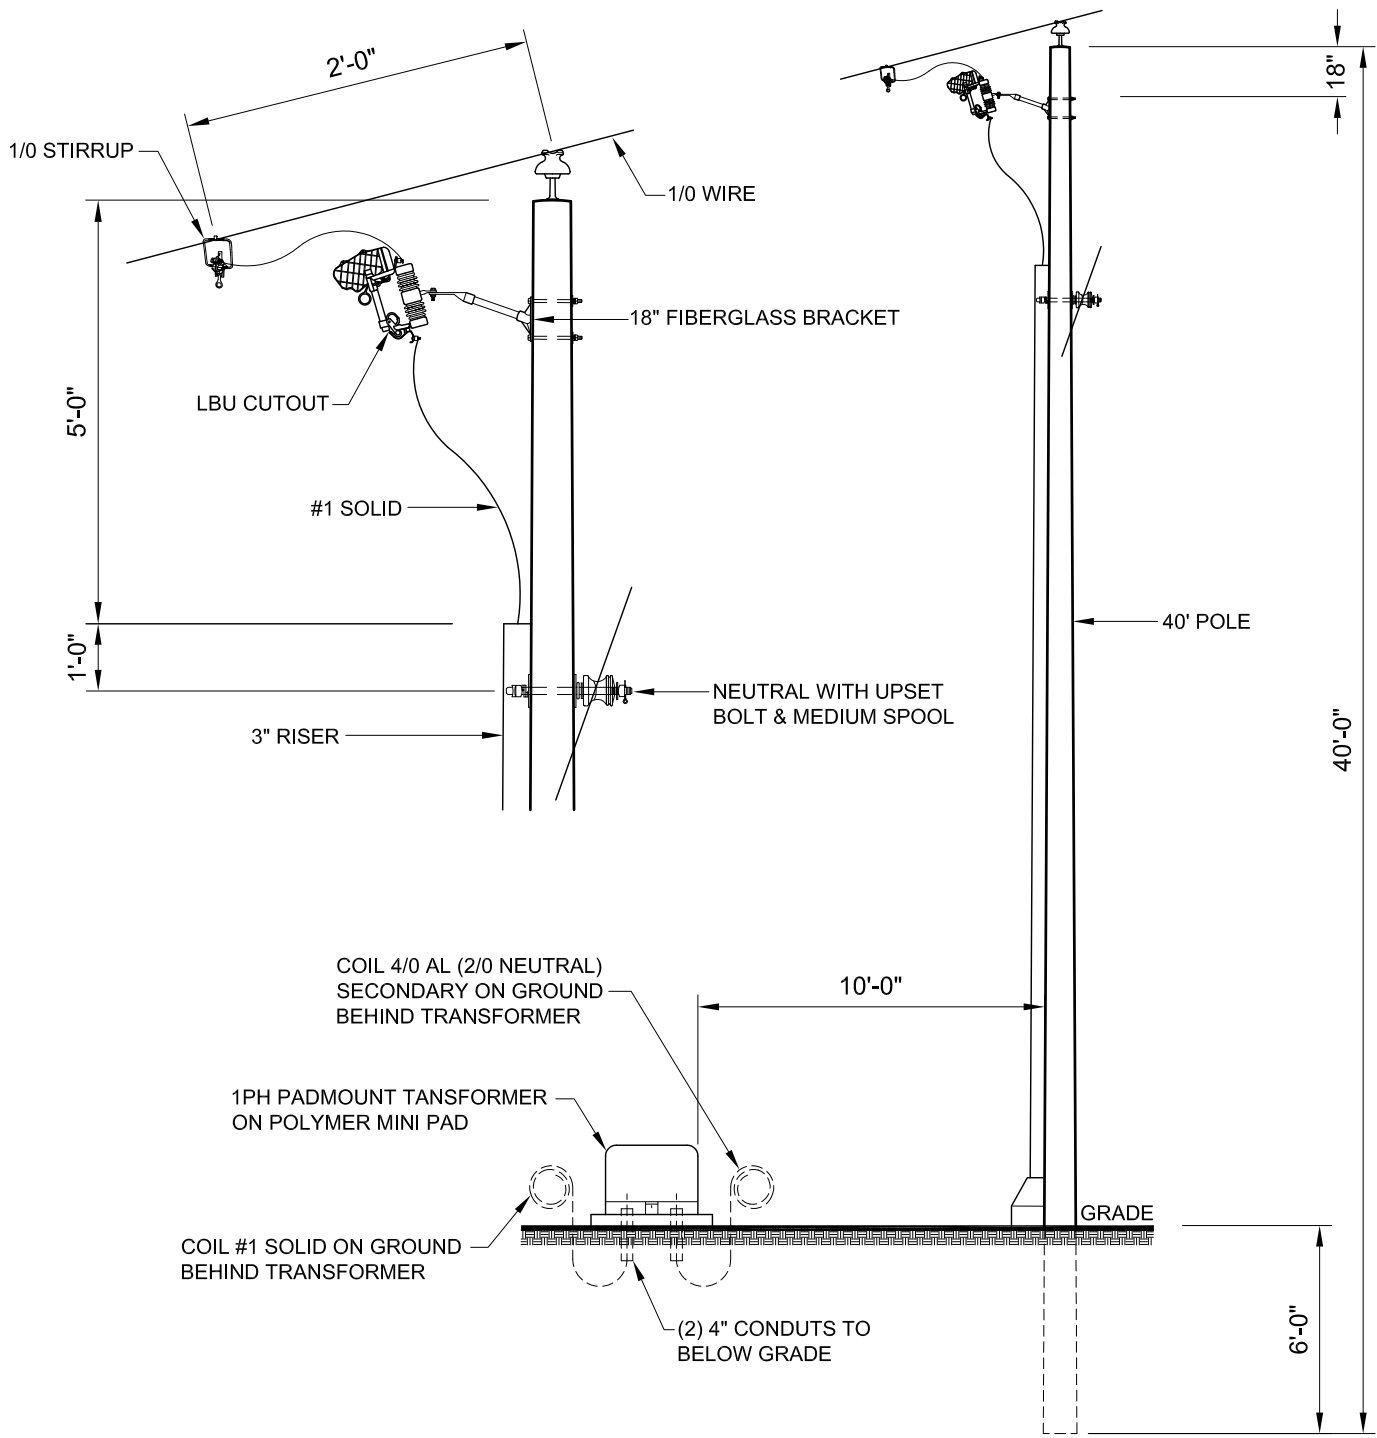

JOURNEYMAN 12KV URD

1 - 40/4 Pole	8	MCFARLAND CASCADE	SEE SPEC
1 - cutout	8	ABB	Y1JCNNNA11
1 - fiberglass standoff bracket	8	MACLEAN POWER SYSTEMS	G1MDA118ATC4
1 - 15kV Termination	8	3M	7642-S-2
1 - 10 kV Arrester		COOPER POWER SYSTEMS	URT10050B1A1A1A
#1 solid URD 15kv wire	?	General Cable	SEE SPEC
Cable Support Grip U-bail	8	LEWIS MANUFACTURING COMPANY	U-100-SWB-SW
4/0 URD triplex	?	General Cable	SEE SPEC
1 - pad mount transformer	8	ABB	SEE SPEC
1 - hot line clamp	8	BLACKBURN COMPANY	HLC3974P
1 - poly pad	8	ARMORCAST PRODUCTS COMPANY	P6001896-CS
10' U-guard	160'	ELECTRICAL MATERIALS COMPANY	PE-2UG10
10' Back Plate	160'	ELECTRICAL MATERIALS COMPANY	BKPLPE2
#6 copper	50'	SOUTHWIRE COMPANY	NO SPEC