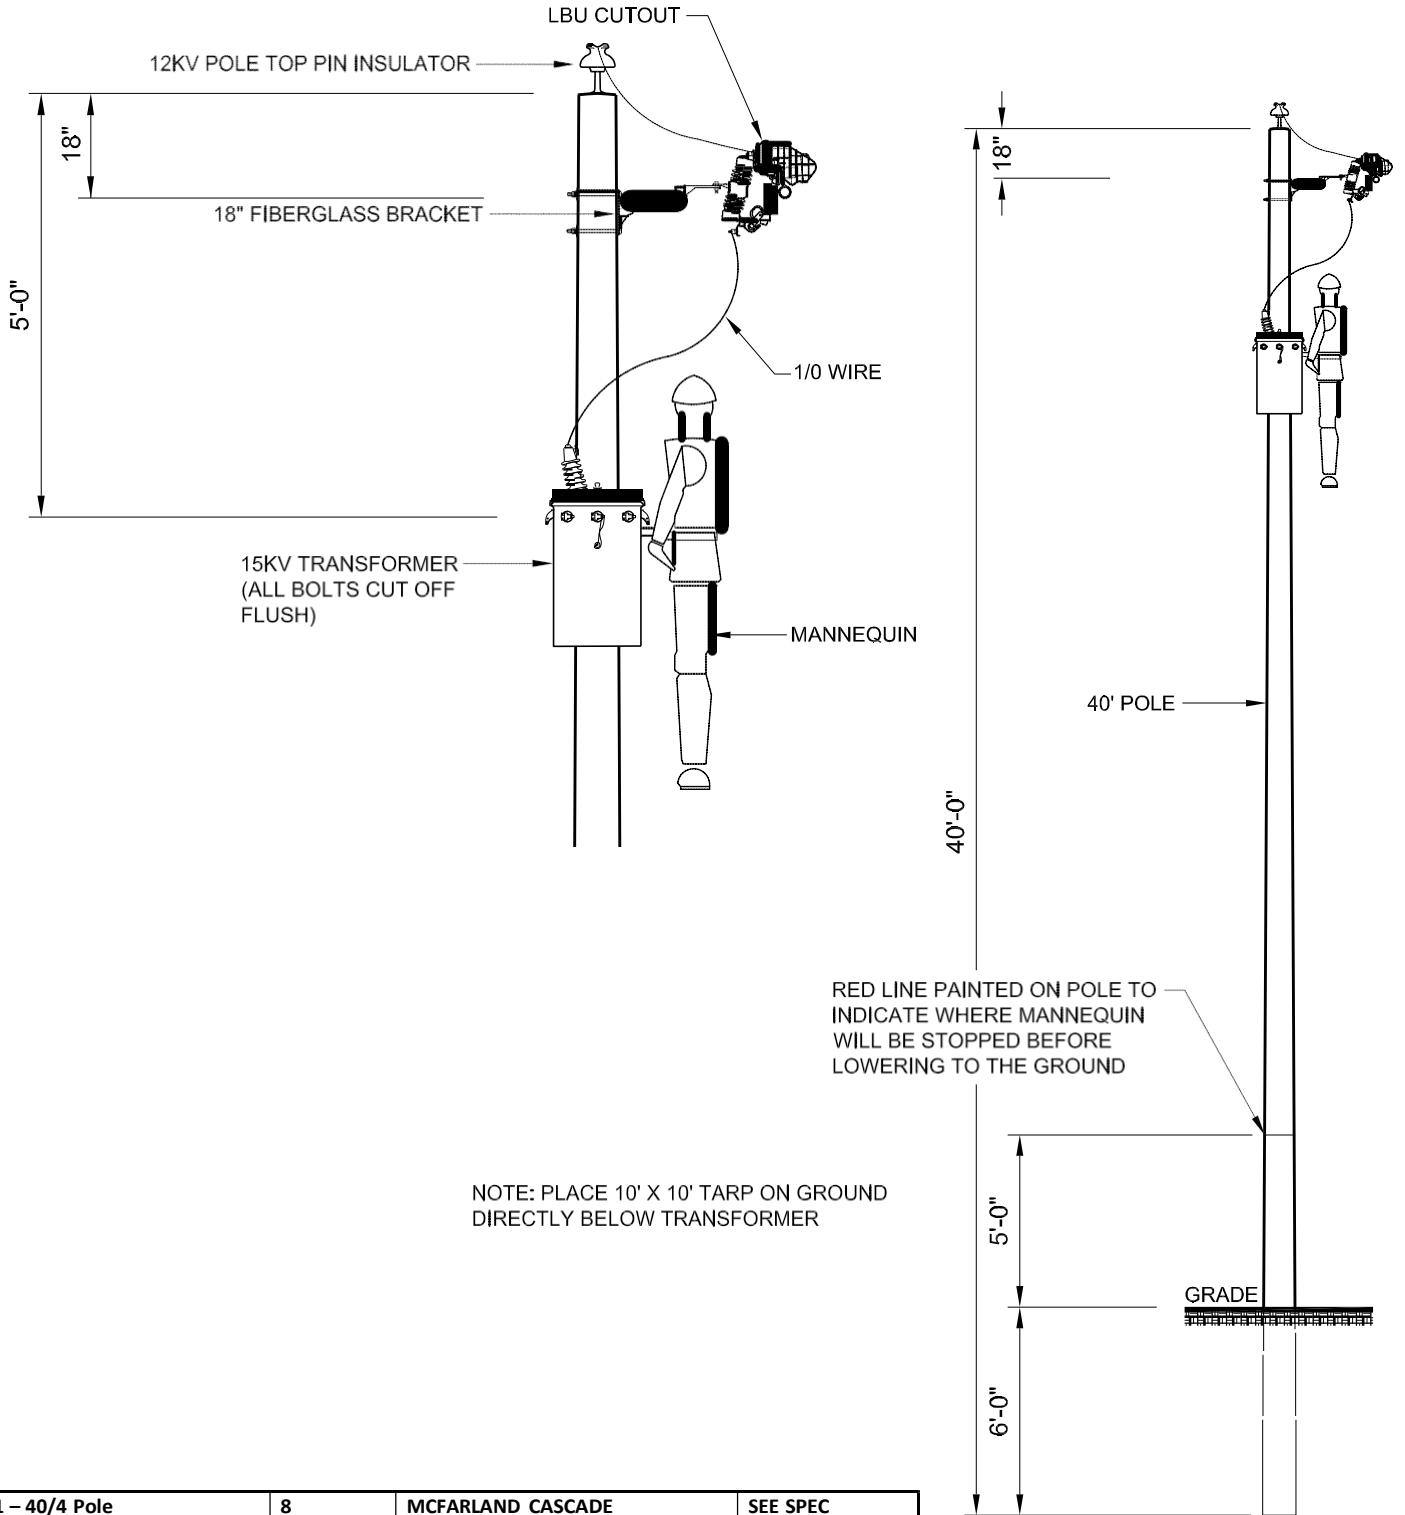

JOURNEYMAN HURTMAN RESCUE

1 - 40/4 Pole	8	MCFARLAND CASCADE	SEE SPEC
1 - Cut out	8	ABB	Y1JCNNNA11
1 - Arm Bracket	8	A B CHANCE COMPANY	C2060127
1 - 15kv transformer	8	POWER PARTNERS INC	SEE SPEC
1 - 12" upset bolt	8	JOSLYN MFG. & SUPPLY	J2348-1/2
2 - 12kv insulator arm pins	16	MACLEAN POWER SYSTEMS	J204Z
2 - 12kv pin insulators	16	VICTOR	VI606R
1 - 14" 5/8 machine bolt	8	ALLIED BOLT INC	8226
2 - 12" 5/8 machine bolt	16	ALLIED BOLT INC	8224
1 - 10" 5/8 machine bolt	8	ALLIED BOLT INC	8222
6 - 2" 5/8 square washers	48	MACLEAN POWER SYSTEMS	J1075