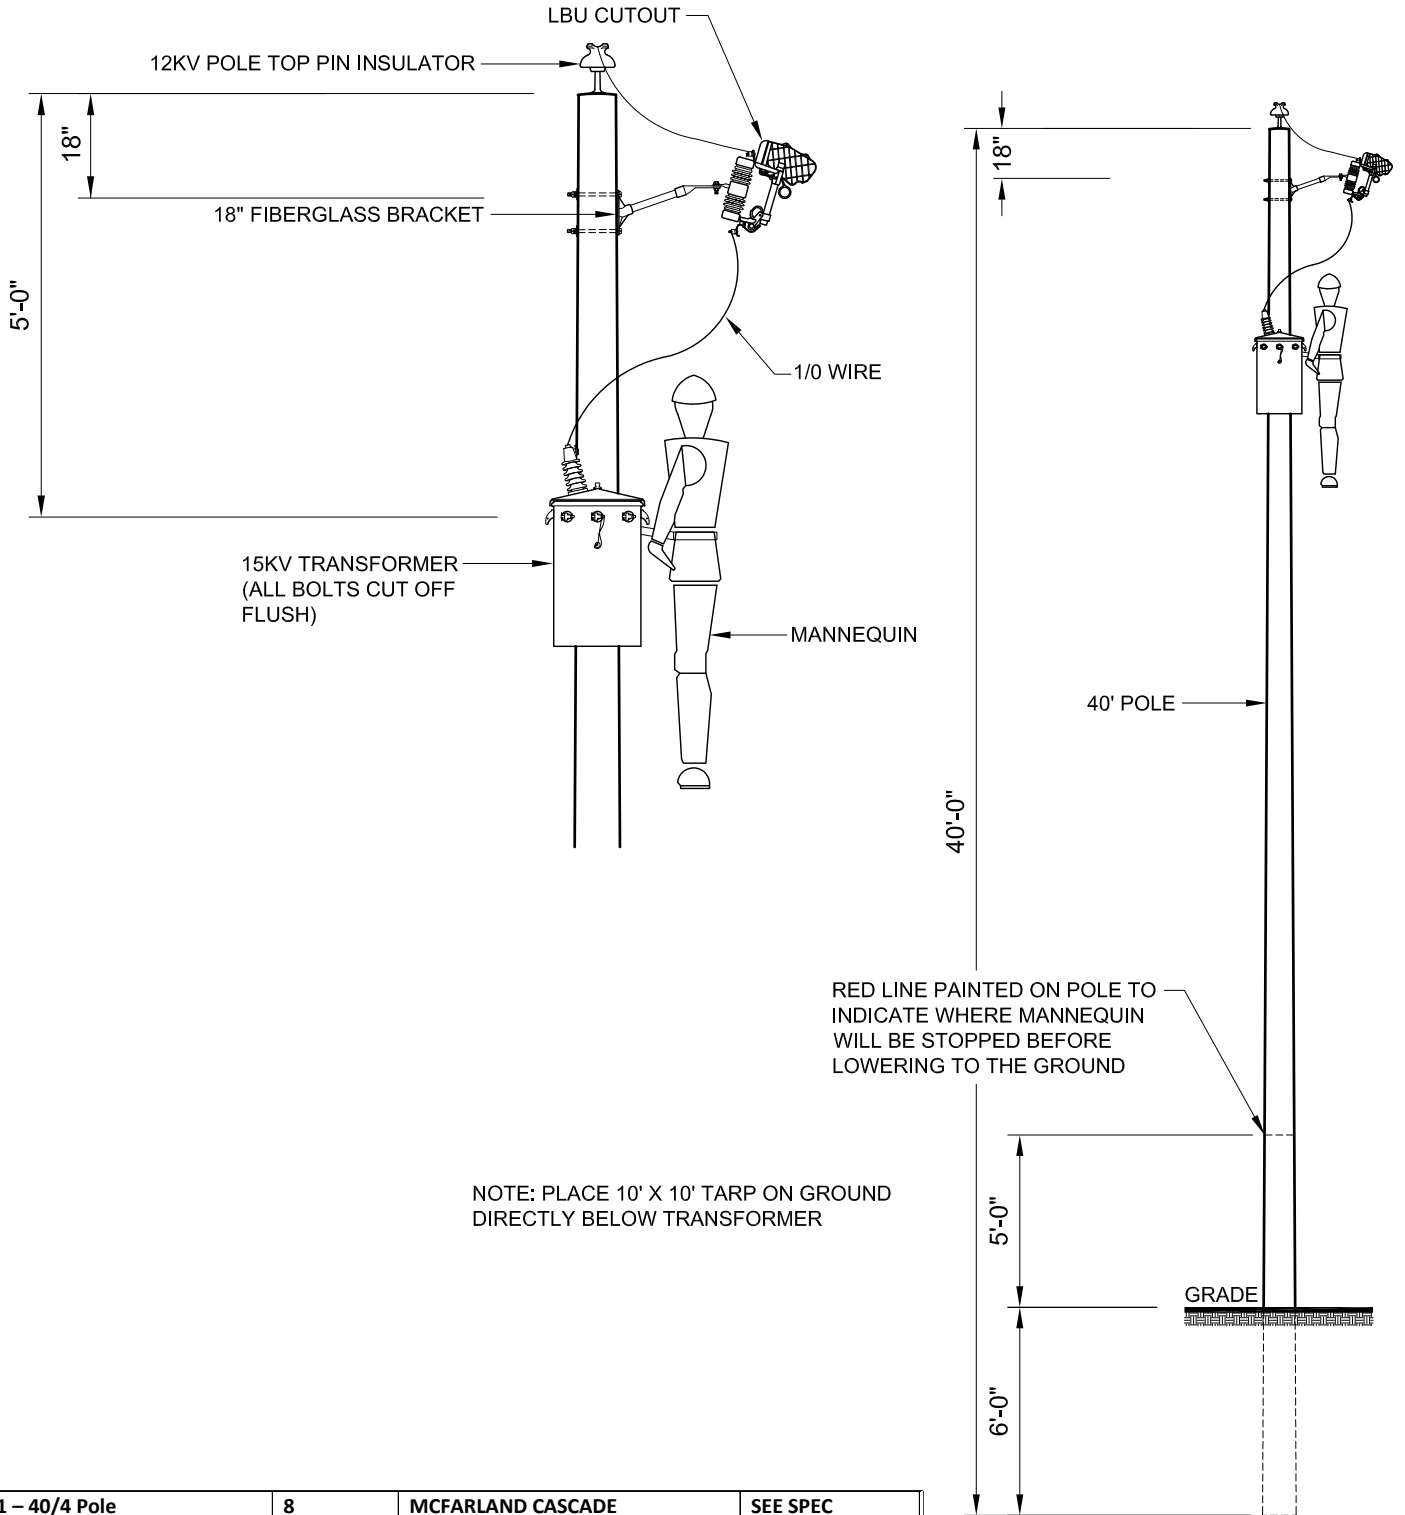

# JOURNEYMAN HURTMAN RESCUE

1 - 40/4 Pole	8	MCFARLAND CASCADE	SEE SPEC
1 - Cut out	8	ABB	Y1JCNNA11
1 - Arm Bracket	8	A B CHANCE COMPANY	C2060127
1 - 15kv transformer	8	POWER PARTNERS INC	SEE SPEC
1 - 12" upset bolt	8	JOSLYN MFG. & SUPPLY	J2348-1/2
1 - neutral spool	8	VICTOR	VI2612
2 - 12kv insulator arm pins	16	MACLEAN POWER SYSTEMS	J204Z
2 - 12kv pin insulators	16	VICTOR	VI606R
1 - 14" 5/8 machine bolt	8	ALLIED BOLT INC	8226
2 - 12" 5/8 machine bolt	16	ALLIED BOLT INC	8224
1 - 10" 5/8 machine bolt	8	ALLIED BOLT INC	8222
6 - 2" 5/8 square washers	48	MACLEAN POWER SYSTEMS	J1075