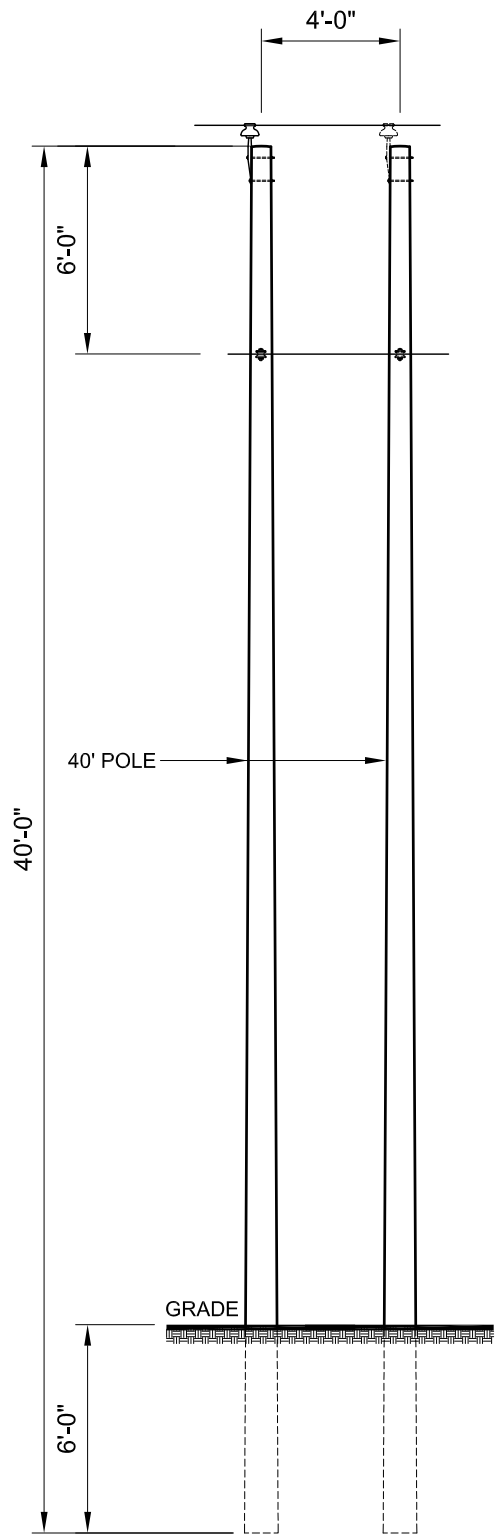

JOURNEYMAN 12KV POLE TRANSFER

2 – 40/4 Poles	16	MCFARLAND CASCADE	SEE SPEC
2 – Pole top pins	16	MACLEAN POWER SYSTEMS	J2008Z
2 – 12kv insulators	16	VICTOR	VI606R
4 – 12" 5/8 machine bolts	32	ALLIED BOLT INC	8224
1 – 12" Upset bolt	8	JOSLYN MFG. & SUPPLY	J2348-1/2
1 – Neutral Spool	8	VICTOR	VI2612
5- 5/8 square washers	40	MACLEAN POWER SYSTEMS	J1075
#6 Aluminum tie wire	500'	GENERAL CABLE CO	SEE SPEC