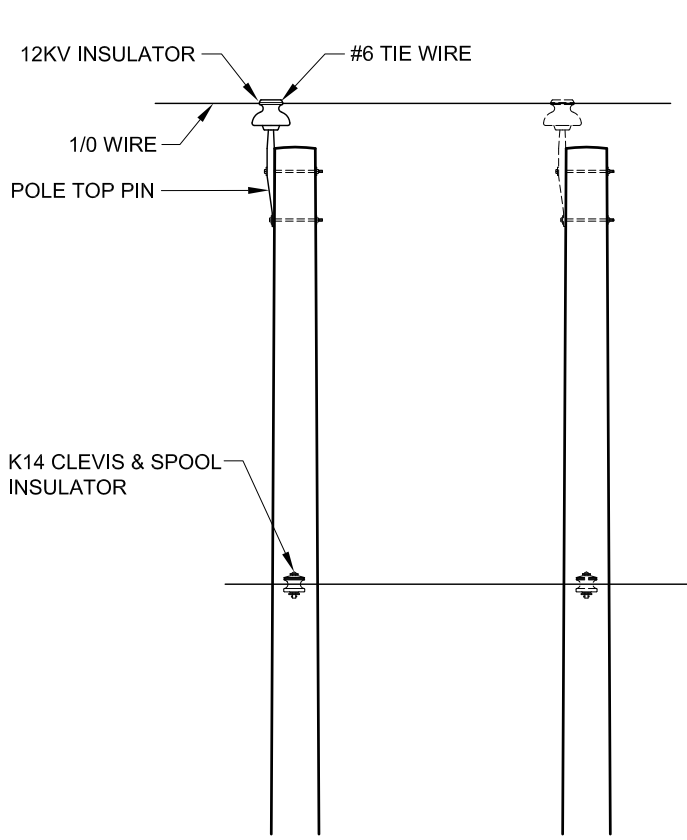

JOURNEYMAN 12KV POLE TRANSFER

2 – 40/4 Poles	16	MCFARLAND CASCADE	SEE SPEC
2 – Pole top pins	16	MACLEAN POWER SYSTEMS	J2008Z
2 – 12kv insulators	16	VICTOR	VI606R
4 – 12" 5/8 machine bolts	32	ALLIED BOLT INC	8224
1 – 12" Upset bolt	8	JOSLYN MFG. & SUPPLY	J2348-1/2
1 – Neutral Spool	8	VICTOR	VI2612
5- 5/8 square washers	40	MACLEAN POWER SYSTEMS	J1075
#6 Aluminum tie wire	500'	GENERAL CABLE CO	SEE SPEC