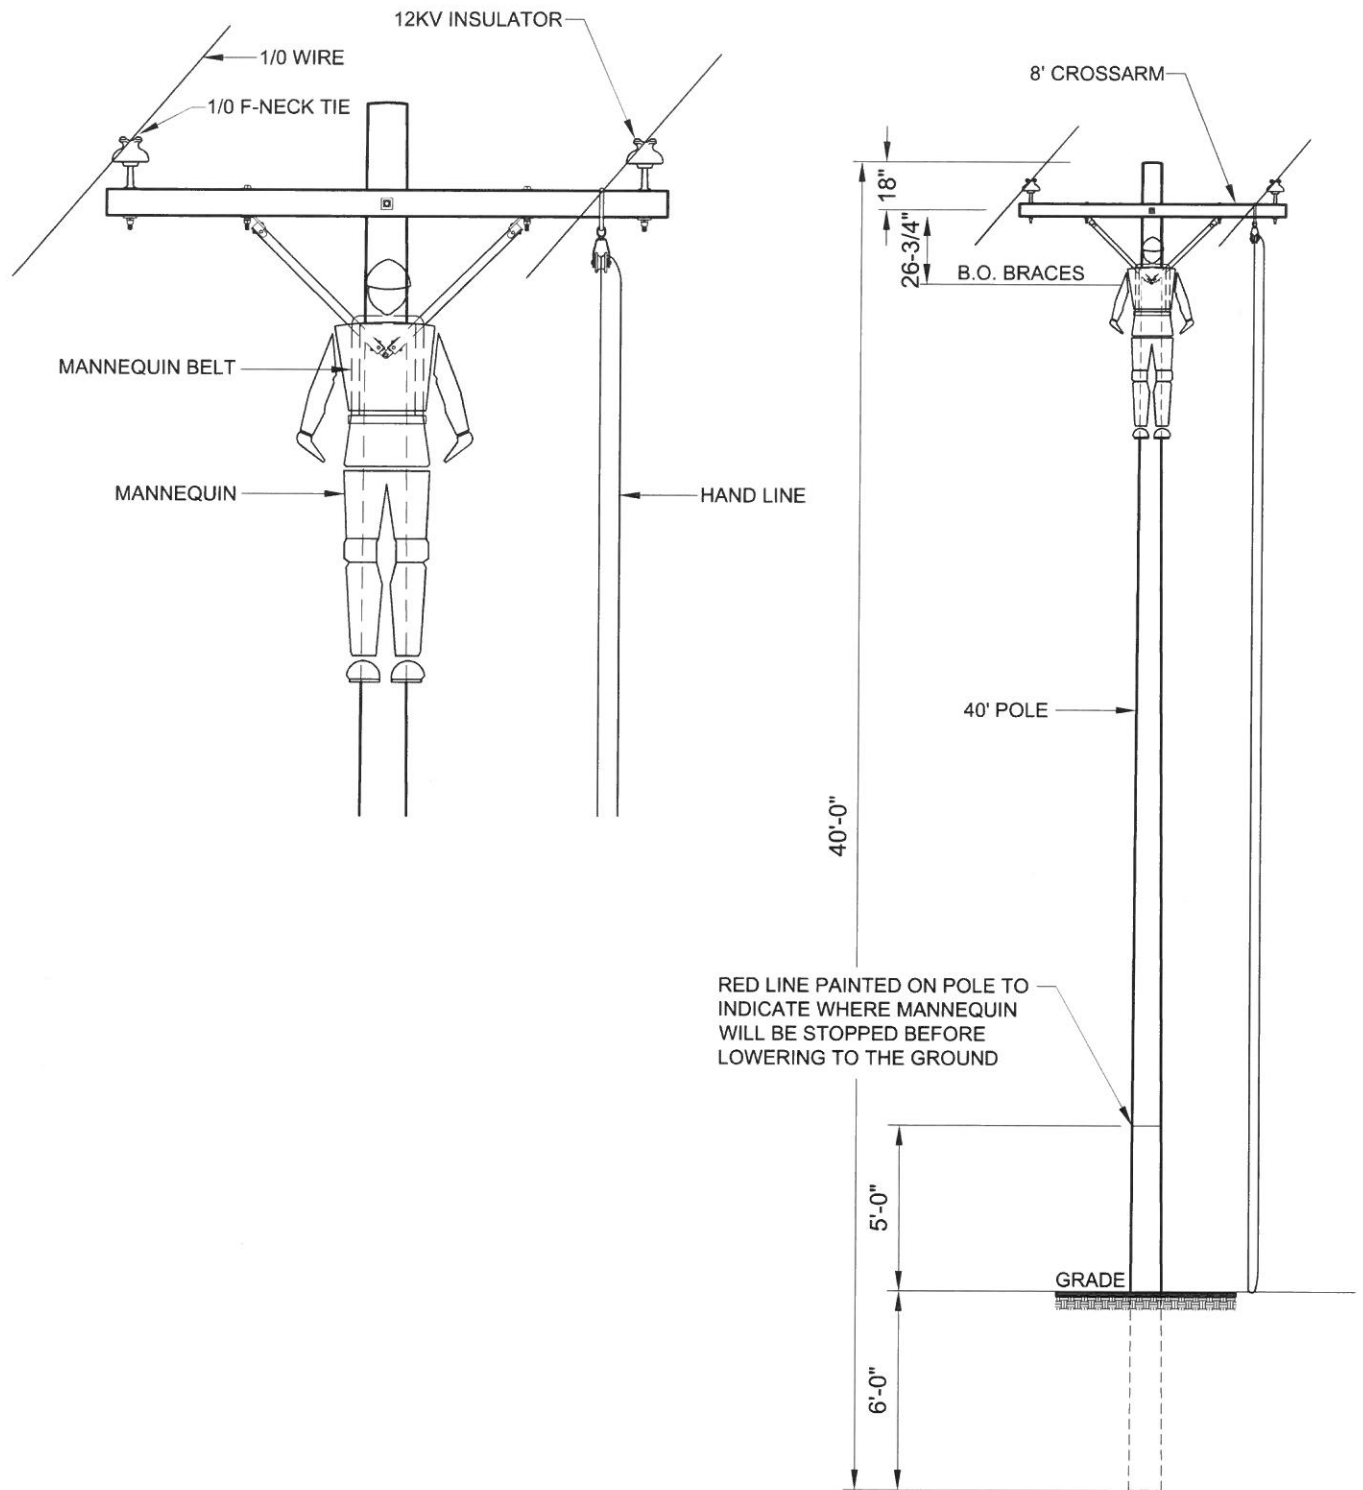

## APPRENTICE HURTMAN RESCUE

1- 40/4 pole	8	MCFARLAND CASCADE	SEE SPEC
1 - 8' cross arm	8	Brooks Manufacturing Company	SEE SPEC
2 - braces	8	Aluma-Form	RA-4824
1 - 14" x 5/8 machine bolt	8	ALLIED BOLT INC	8226
1 - 10" x 5/8 machine bolt	8	ALLIED BOLT INC	8222
2 - 6" x 1/2 brace bolts	16	ALLIED BOLT INC	8209
2 - 12kv pin insulators	16	VICTOR	VI606R
2 - 12kv insulator pins	16	MACLEAN POWER SYSTEMS	J204Z
2 - 1/0 F-neck top ties	16	PREFORMED LINE PRODUCTS	WTF-0212