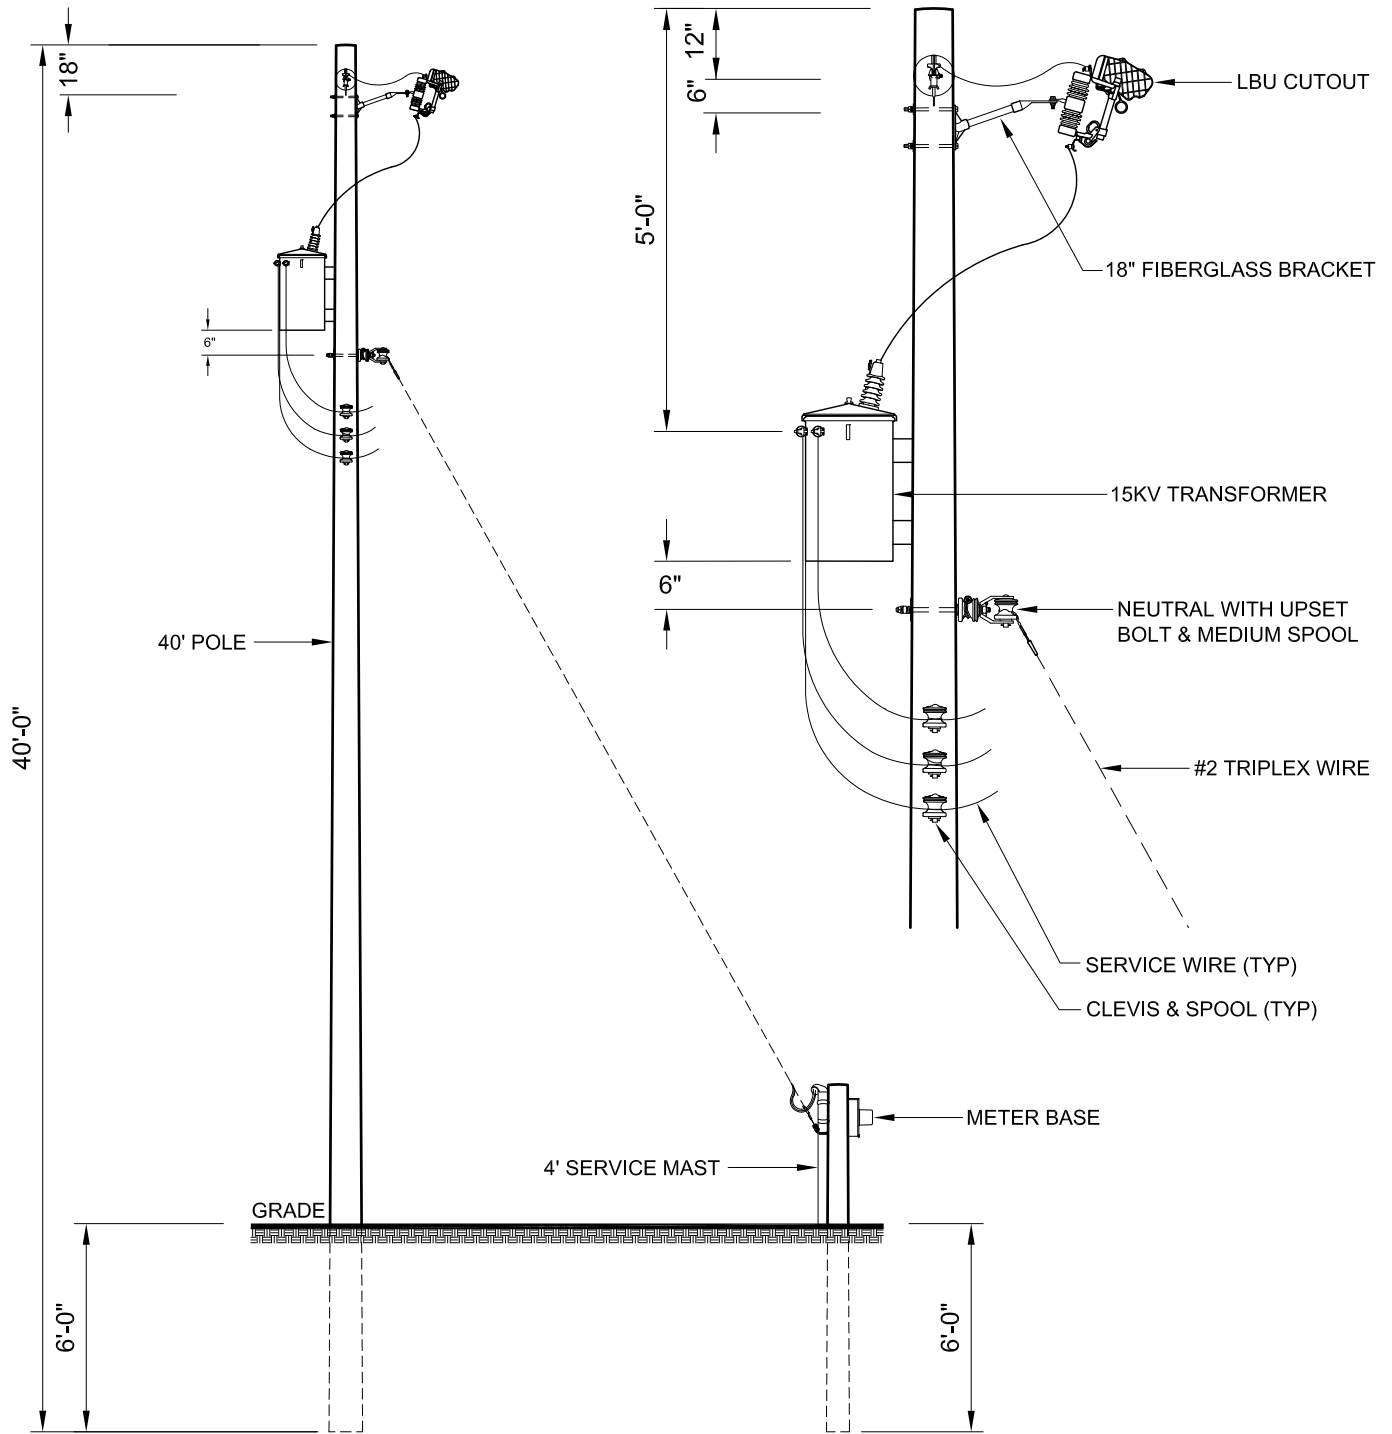

APPRENTICE SERVICE CONNECTION

1 - 40/4 pole	8	MCFARLAND CASCADE	SEE SPEC WP40-4
1 - 12' meter pole	8	MCFARLAND CASCADE	SEE SPEC WP12-1
4 - Clevis	32	JOSLYN MFG. & SUPPLY	J0342
4 - secondary insulators	32	VICTOR	VI2612
2 - wedge clamps	16	BLACKBURN COMPANY	W20-1
4 - 12"x 5/8 machine bolts	32	ALLIED BOLT INC	8224
1 - 2" weather head	8	BLACKBURN COMPANY	DEH6
#2 triplex	?	GENERAL CABLE	SEE SPEC
5' - 2" pipe	40'	CAL CONDUIT PRODUCTS	SEE SPEC
1 - neutral spool		VICTOR	VI2612
2 - K14 Clevis	16	JOSLYN MFG. & SUPPLY	J0342
4 - 2"x 5/8 square washers	32	MACLEAN POWER SYSTEMS	J1075
6 - Un-filled single bolt parallel clamp (P-AA4)	48		