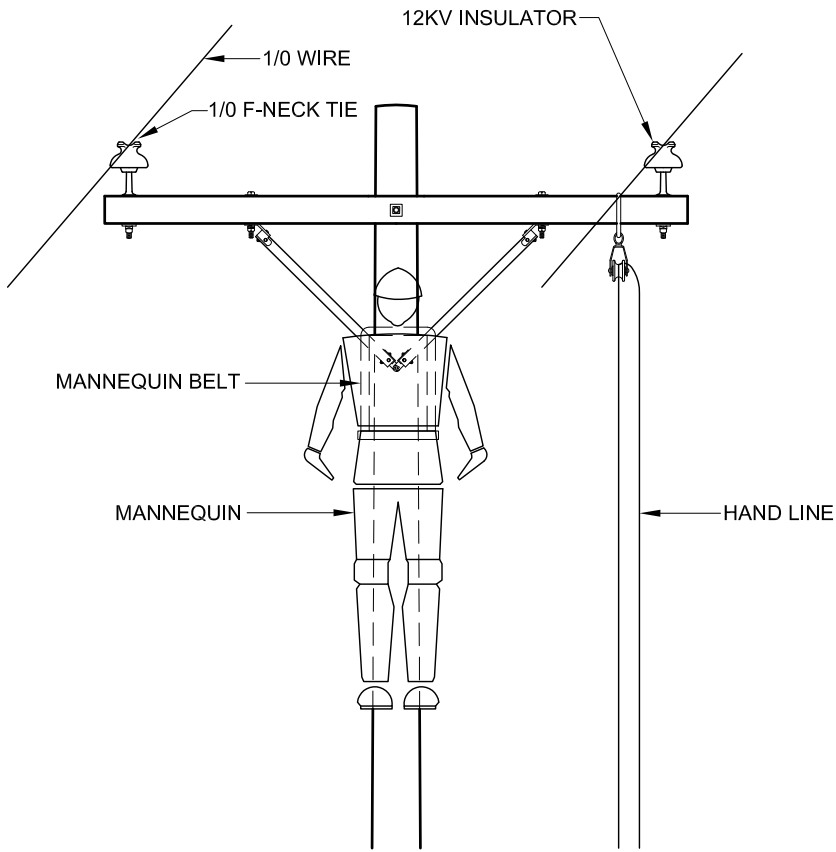

APPRENTICE HURTMAN RESCUE

1- 40/4 pole	8	MCFARLAND CASCADE	SEE SPEC
1 - 8' cross arm	8	Brooks Manufacturing Company	SEE SPEC
2 - braces	8	Aluma-Form	RA-4824
1 - 14" x 5/8 machine bolt	8	ALLIED BOLT INC	8226
1 - 10" x 5/8 machine bolt	8	ALLIED BOLT INC	8222
2 - 6" x 1/2 brace bolts	16	ALLIED BOLT INC	8209
2 - 12kv pin insulators	16	VICTOR	VI606R
2 - 12kv insulator pins	16	MACLEAN POWER SYSTEMS	J204Z
2 - 1/0 F-neck top ties	16	PREFORMED LINE PRODUCTS	WTF-0212