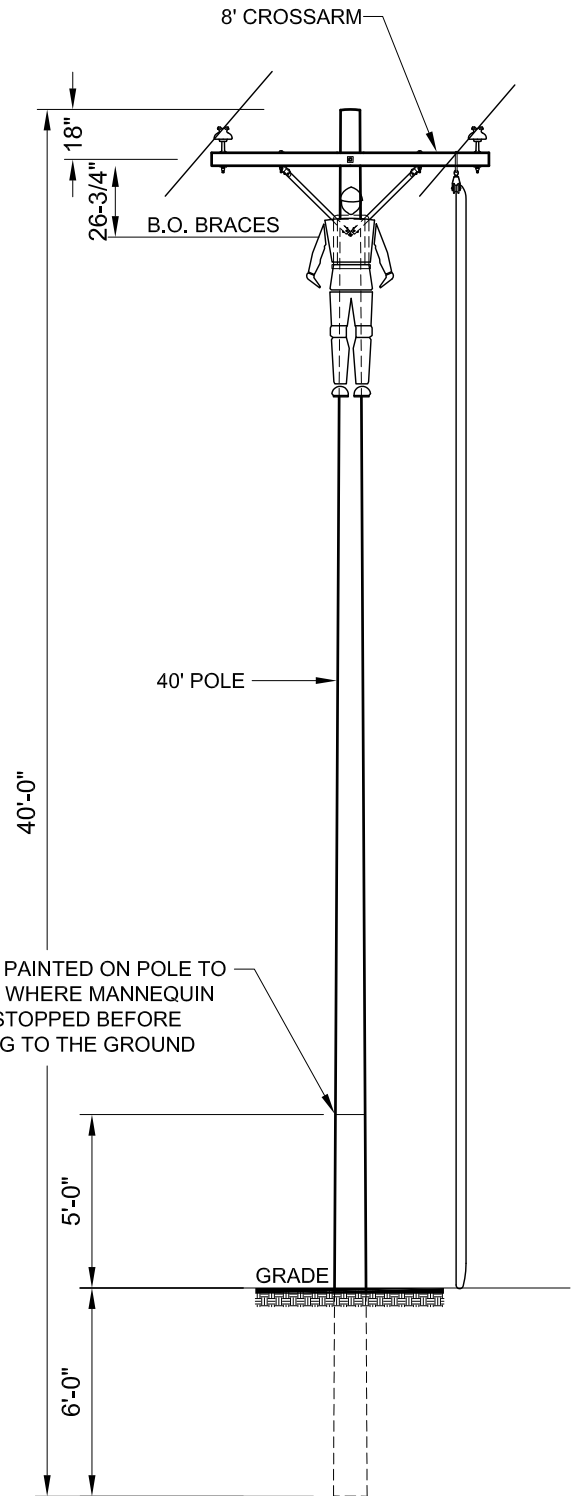

APPRENTICE HURTMAN RESCUE

1- 40/4 pole	8	MCFARLAND CASCADE	SEE SPEC
1 - 8' cross arm	8	Brooks Manufacturing Company	SEE SPEC
2 - braces	8	Aluma-Form	RA-4824
1 - 14" x 5/8 machine bolt	8	ALLIED BOLT INC	8226
1 - 10" x 5/8 machine bolt	8	ALLIED BOLT INC	8222
2 - 6" x 1/2 brace bolts	16	ALLIED BOLT INC	8209
2 - 12kv pin insulators	16	VICTOR	VI606R
2 - 12kv insulator pins	16	MACLEAN POWER SYSTEMS	J204Z
2 - 1/0 F-neck top ties	16	PREFORMED LINE PRODUCTS	WTF-0212