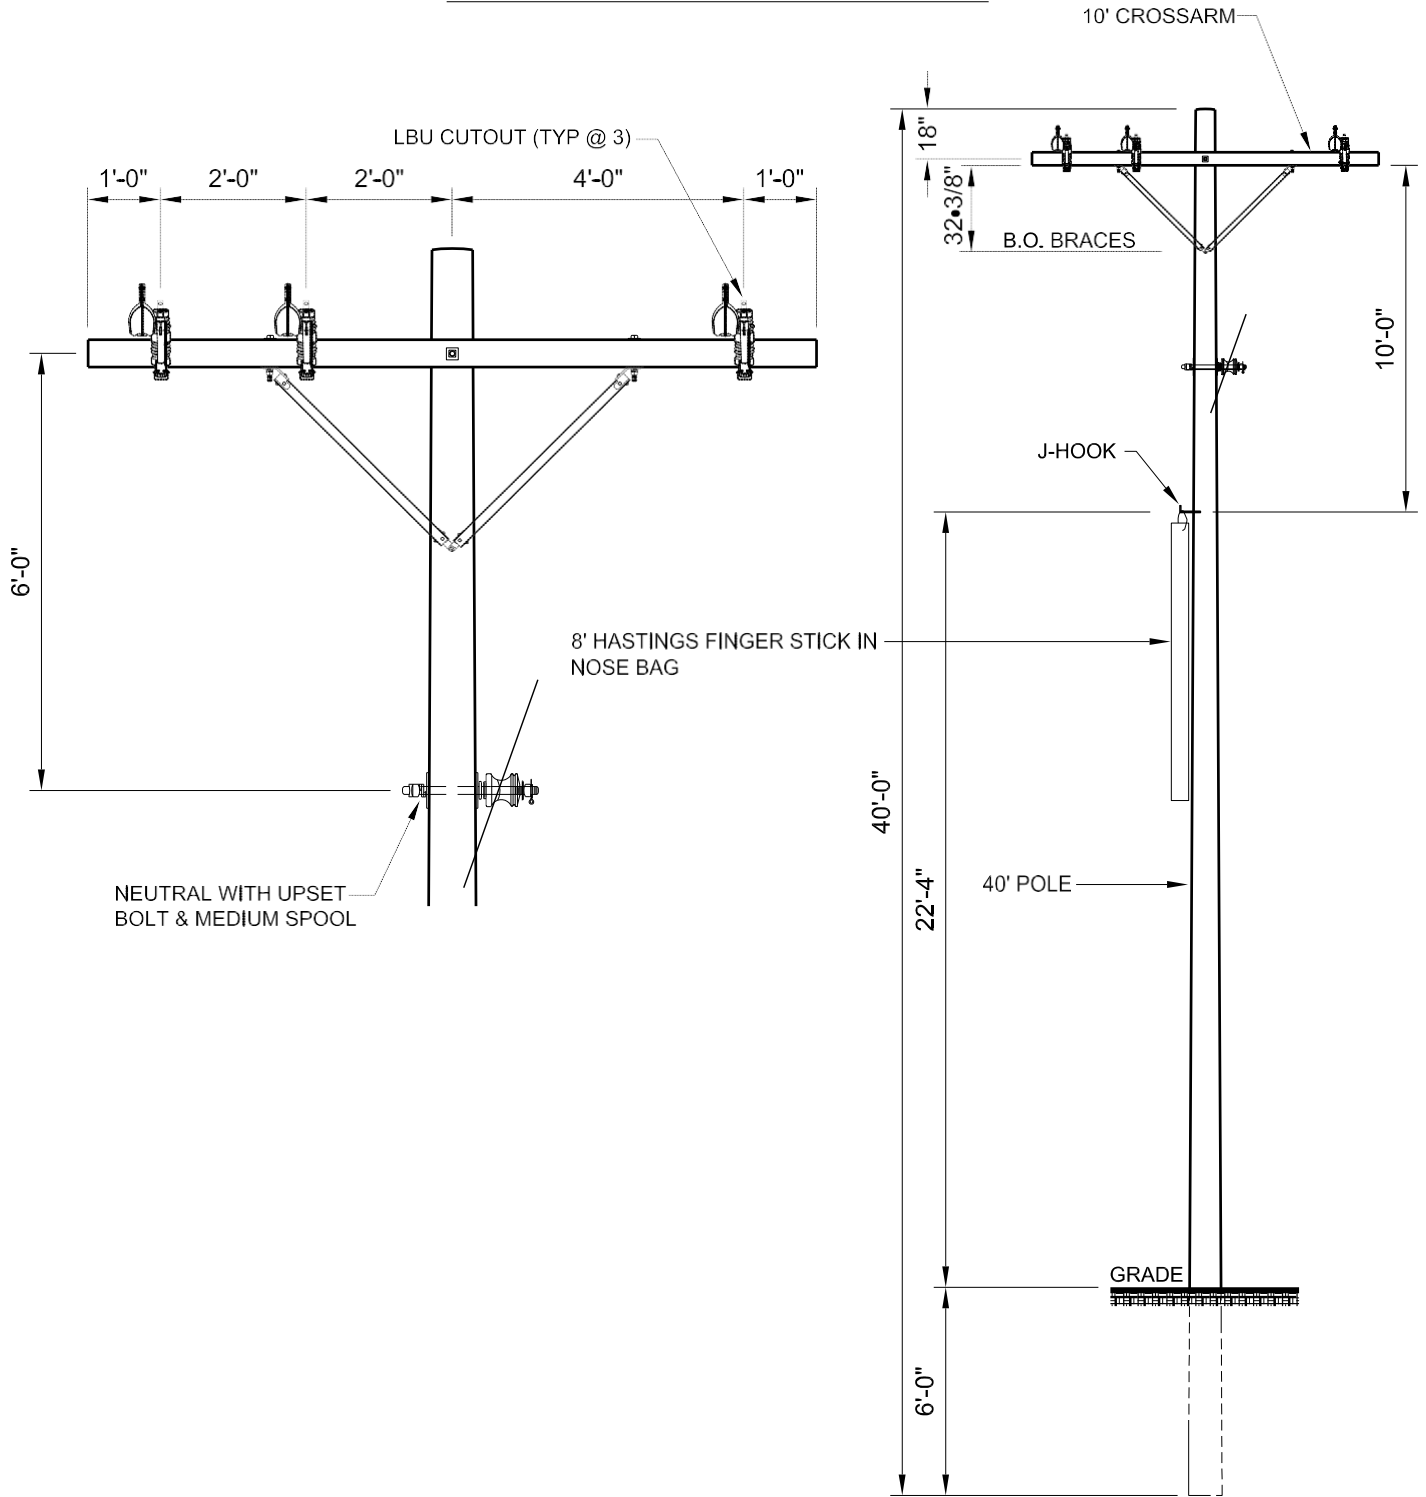

APPRENTICE CUTOUT FUSE REPLACEMENT

1 – 40/4 pole	8	MCFARLAND CASCADE	SEE SPEC
1 – 10' cross arm	8	Brooks Manufacturing Company	SEE SPEC
2 - braces	16	Aluma-Form	RA-4824
1 – 14"x 5/8 machine bolt	8	ALLIED BOLT INC	8226
1 – 10"x 5/8 machine bolt	8	ALLIED BOLT INC	8222
2 – 6"x1/2 brace bolt	16	ALLIED BOLT INC	8209
3 – cutouts	24	ABB	Y1JCNNNA11
3 – Arm brackets	24	A B CHANCE COMPANY	C2060127
3 – fuses (8A)	450	A B CHANCE COMPANY	M8TA23
1 – neutral spool	8	VICTOR	VI2612
1 – Clevis	8	JOSLYN MFG. & SUPPLY	J0342
1 – 8' switch stick	8	HASTINGS	5460-8
1 – hot stick bag	8	HASTINGS	C-418